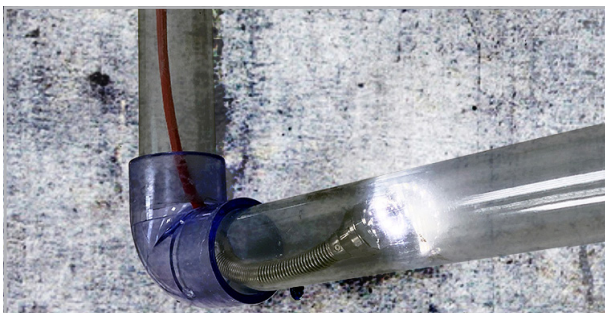

PRM2830 Pipe Inspection Solution

● IP54 water & dust proof ●

Rugged IPX7 level waterproof Super bright LED on camera.

Compact portable design.

Vertical / Horizontal usage hinge

PROFESSIONAL IMAGE QUALITY

SUPER-WIDE VIEW CAMERA LENS

150° camera lens provides maximum inspection area.

High-Definition image output

Capture & record super clear, crisp images.

Digital meter on screen

Display the distance of probe inserted into the inspection.

ACCESSORY-CENTERING DEVICES

30 m flexible cable can pass 90 degree conner.

50 mm metal ring designed for 2 inch pipeline insertion.

ACCESSORIES

Ø50mm metal ring

Ø100mm brush

Ø150mm brush

Aluminum carry case

Probe

Model	2830HD-F-30M-FRP
Diameter	28.0mm
Length	30m
Direct of view	Front view
Illumination	Front LEDs
FOV(Field of View)	150°
DOF(Depth of Field)	10mm~∞
Articulation	N/A
Buttons	N/A
Material	FRP
Liquid resistance	Unleaded gasoline, diesel, machine oil, brake oil, transmission oil, water
IP Rating	Under water 20m for 30 minutes water proof
Working temp.	-10°C~60°C
Storage temp	Generally storage under 60°C
Relative humidity	Max 95% non-condensing